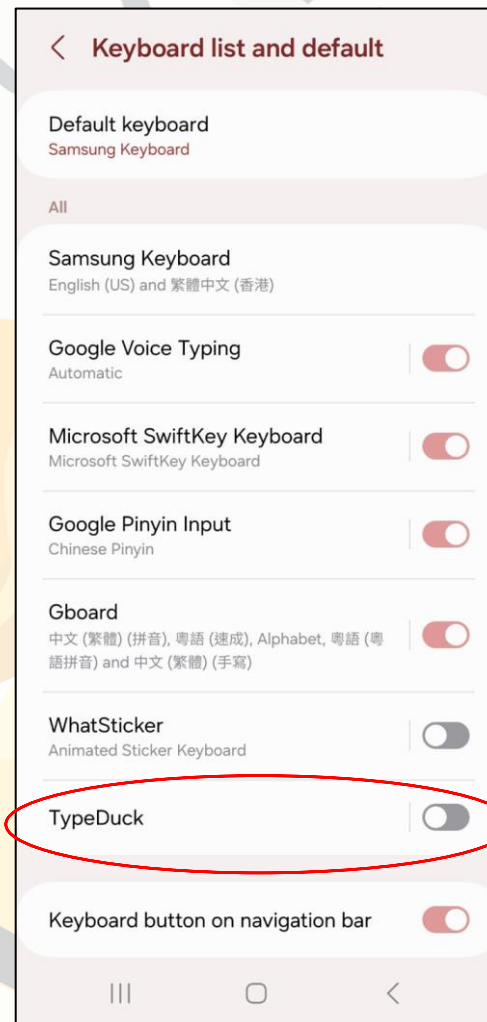

The background features a stylized illustration. At the top, a grey smartphone is shown in a perspective view. Below it, a yellow duck is depicted in a similar perspective, facing left. A grey gear is positioned behind the duck. The entire scene is set against a light yellow background with a dashed grey circular border.

# 3. 加鍵盤

a. 開啟 Setting

b. 點擊 General Management

# 3. 加鍵盤

c. 點擊 Keyboard list and default

d. 開啟 TypeDuck