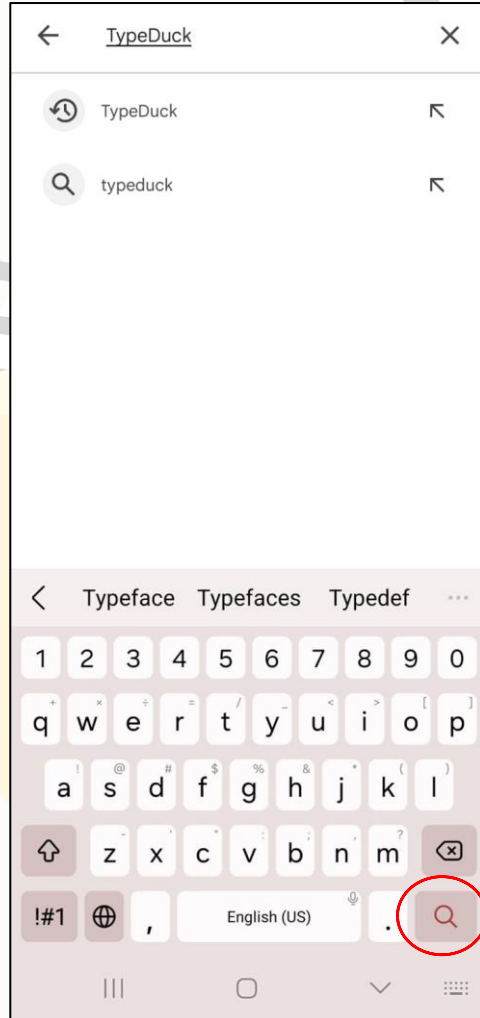

2. 安裝 TypeDuck

a. 搜尋 TypeDuck