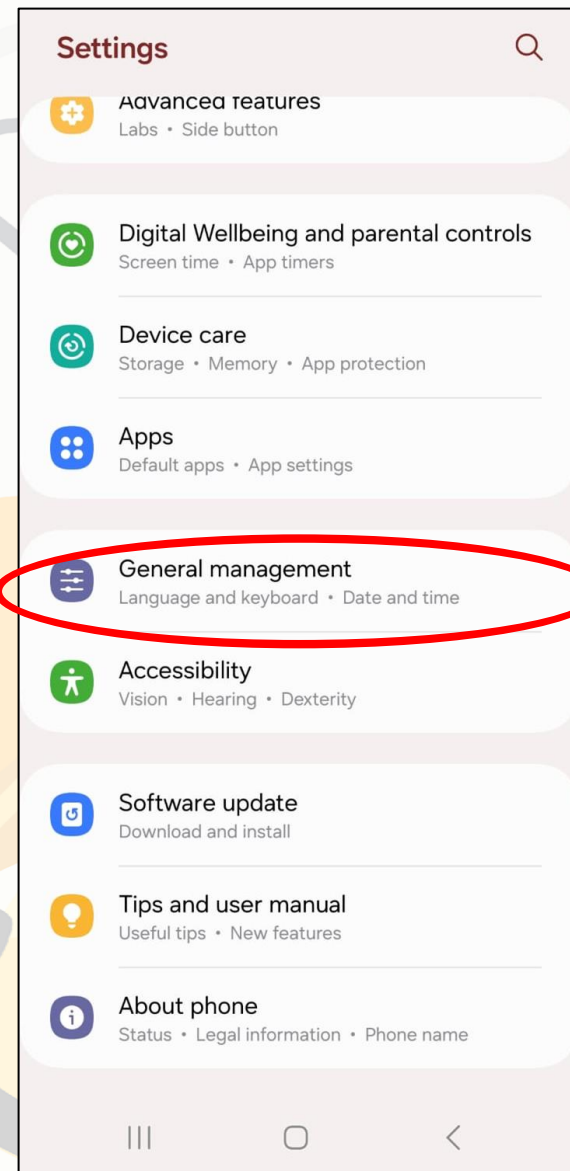

The background features a stylized illustration. At the top, a grey smartphone is shown in a perspective view. Below it, a yellow duck is depicted in a similar perspective, facing left. A grey gear is positioned behind the duck. The entire scene is set against a light yellow background with a dashed grey circular border.

# 1. 開啟Google Play

## 2. 安裝 TypeDuck

a. 搜尋 TypeDuck

b. 點擊 Install

# 3. 加鍵盤

a. 開啟 Setting

b. 點擊 General Management